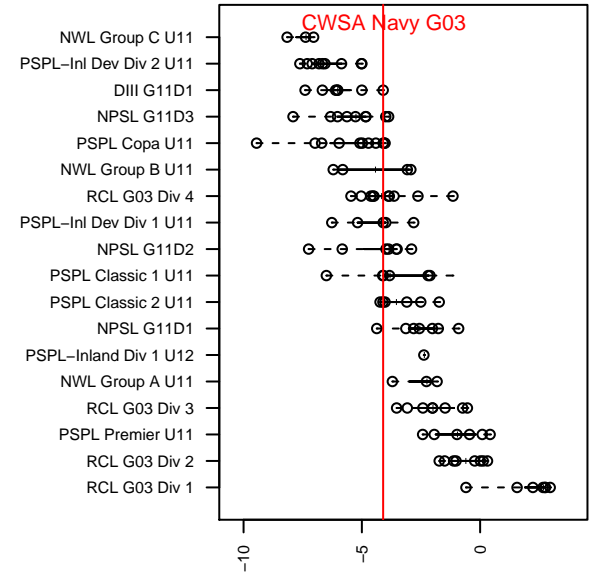

CWSA Navy G03

Central Washington Soccer Academy
 Yakima, WA
 G03 total strength=312
 attack=0.2 defense=0.17
 fall league = PSPL-Inl Dev Div 1 U11
 spr league = Spr PSPL Classic 2 U11
 notes= Steele 2014

alt names used:
 CWSA G03 Steele
 CWSA G '03 STEELE NAVY
 CWSA Navy [G03]
 CWSA G03 Navy
 CWSA G03 NAVY – STEELE (WA)

Venues played:
 2014 Sounders FC Cup GU11
 2014 Skagit Super Cup U11 Gold
 2014 PSPL-Inland Dev Div 1 U11
 2014 Spr PSPL Classic 2 U11
 2014 WA Cup GU11 Silver/Bronze U11

**attack and defense variance (black dot)
relative to other teams
and top 10 in region**

**attack and defense rating
relative to others at age
and all opponents in last 13 months**

Performance relative to 13 month average