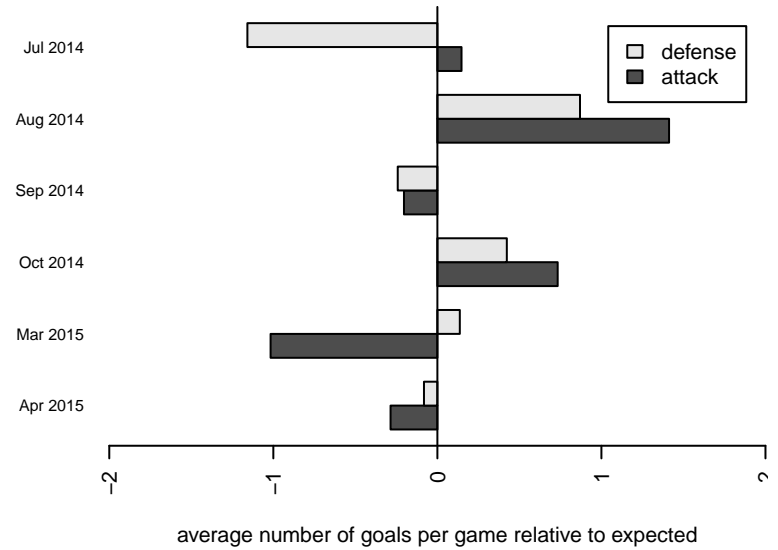

Performance relative to 13 month average