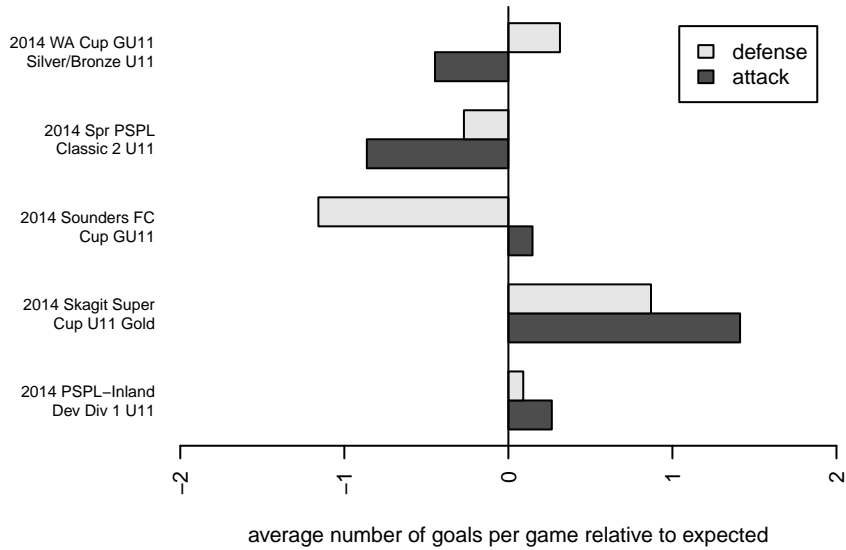

CWSA Navy G03

Central Washington Soccer Academy
 Yakima, WA
 G03 total strength=312
 attack=0.2 defense=0.17
 fall league = PSPL-Inl Dev Div 1 U11
 spr league = Spr PSPL Classic 2 U11
 notes= Steele 2014

**attack and defense variance (black dot)
relative to other teams
and top 10 in region**

**attack and defense rating
relative to others at age
and all opponents in last 13 months**

Performance relative to 13 month average