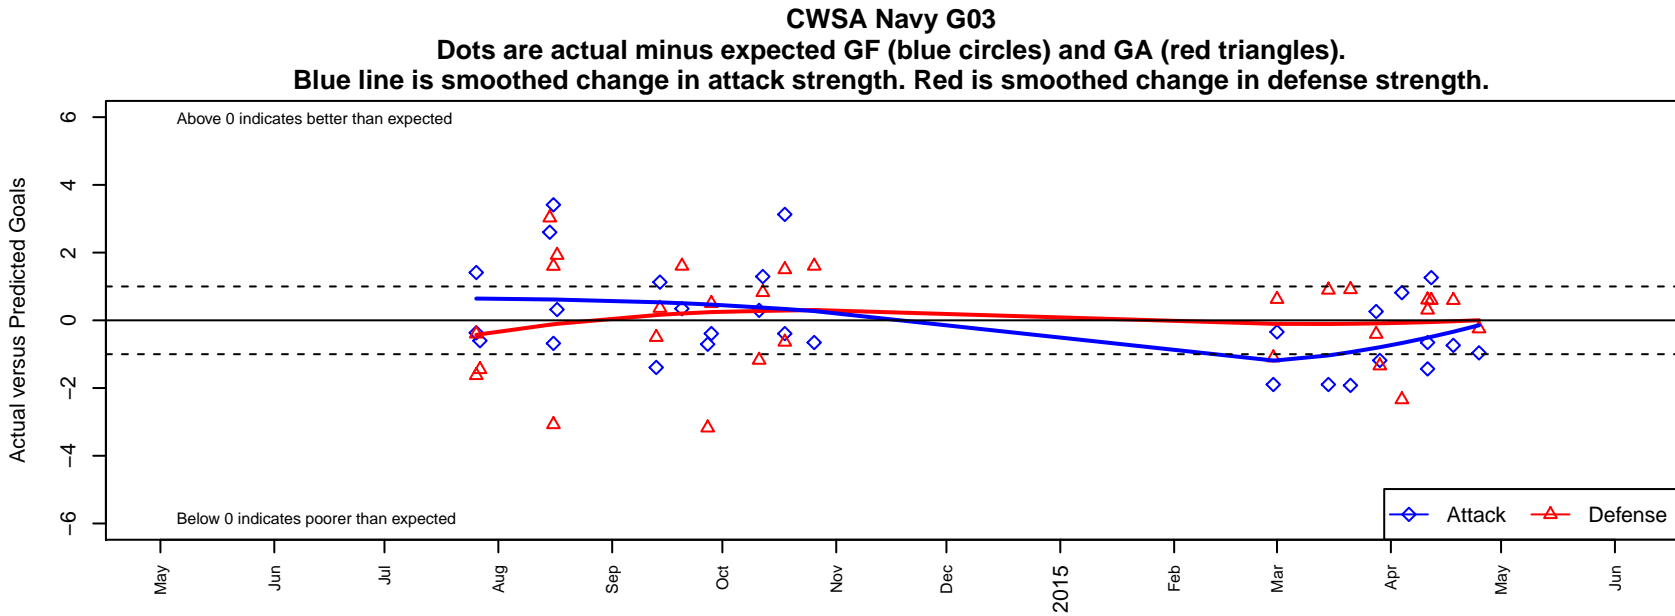

CWSA Navy G03

Central Washington Soccer Academy
 Yakima, WA
 G03 total strength=312
 attack=0.2 defense=0.17
 fall league = PSPL-Inl Dev Div 1 U11
 spr league = Spr PSPL Classic 2 U11
 notes= Steele 2014

**attack and defense variance (black dot)
relative to other teams
and top 10 in region**

**attack and defense rating
relative to others at age
and all opponents in last 13 months**

Performance relative to 13 month average